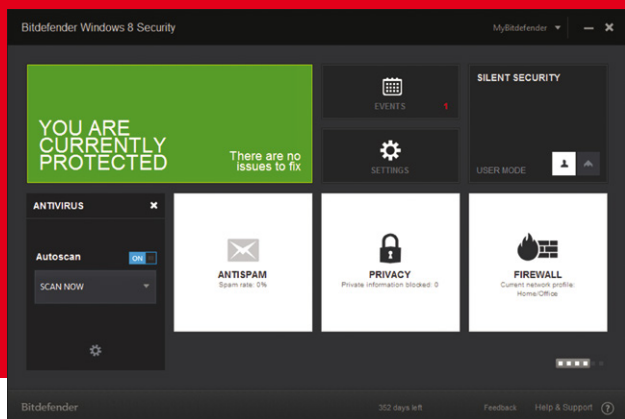

Bitdefender. Awake.

Bitdefender
Internet Security 2012
January 2012

Bitdefender
Total Security 2012
March 2012

Bitdefender
Internet Security 2012
December 2011

Bitdefender® WINDOWS 8 SECURITY

Why Bitdefender?

- Award-winning, corporate-strength security for the home
- Technology trusted by 400+ million PC users worldwide
- FREE 24/7 technical support
- 30 day money-back guarantee

Tailored For Windows 8

Bitdefender Windows 8 Security is the first internet security solution specifically for the new Windows 8 operating system. It holds four major features dedicated to protect against all Windows 8 threats.

Early Start-up Scanner – Prevents dangerous malware from infecting your computer at Windows 8 startup, using ELAM technology.

Proactive App Scanner – Automatically analyses your Windows 8 apps and notifies you when one has been compromised.